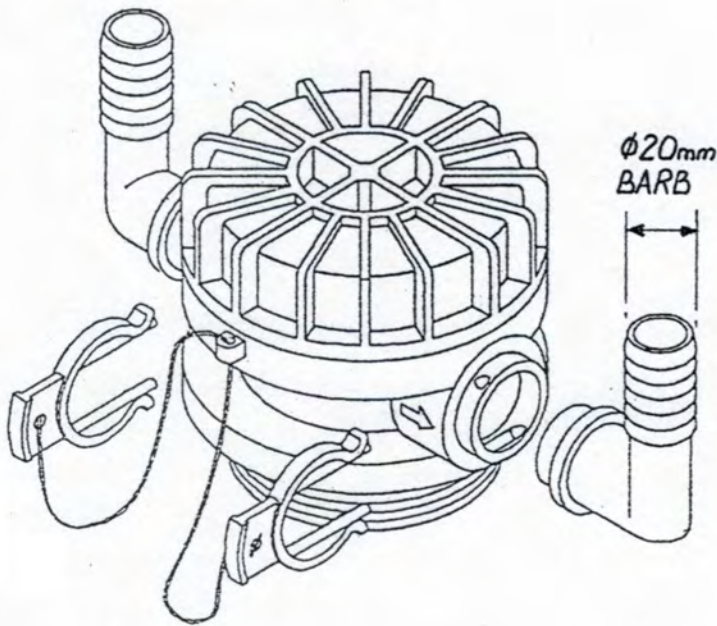

Distributed by:

S.I.A.T.A Asia Pacific Pte Ltd

37 Tannery Lane
#06-08 Tannery House
Singapore 347790

Tel: +65 6741 2994 • Fax: +65 6741 2995

www.siata.com.sg

PLASTIC MANIFOLD TANK HEAD QUICK COUPLING Type 2½" X 20mm Barb Fitting

- C/W - 1.05" Riser Tube Adaptor
 - Bottom Screen 0.2mm
 - Built-in Top Screen 0.2mm
- (Riser Tube Sold Separately)

P max. 8 bar - 120 PSI
t max. 45°C - 110°F

Typ ANA-QD

Typ ANA-QD

HEADLOSS CURVE