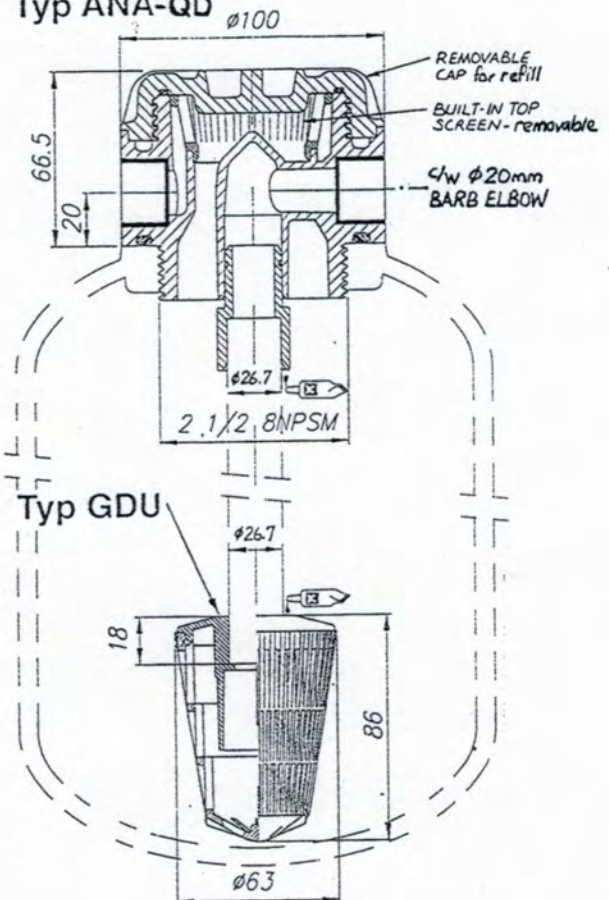

Distributed by:

S.I.A.T.A Asia Pacific Pte Ltd

37 Tannery Lane
#06-08 Tannery House
Singapore 347790

Tel: +65 6741 2994 • Fax: +65 6741 2995

www.siata.com.sg

PLASTIC MANIFOLD TANK HEAD QUICK COUPLING Type 2½" X 20mm Barb Fitting

- C/W - 1.05" Riser Tube Adaptor
 - Bottom Screen 0.2mm
 - Built-in Top Screen 0.2mm
- (Riser Tube Sold Separately)

P max. 8 bar - 120 PSI
t max. 45°C - 110°F

Typ ANA-QD

Typ ANA-QD

HEADLOSS CURVE